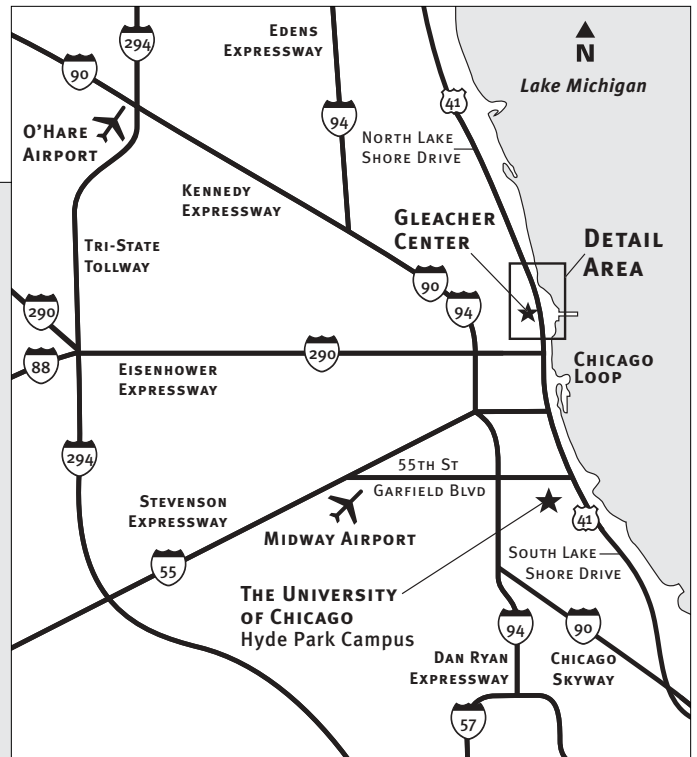

# Gleacher Center and Surrounding Area

450 North Cityfront Plaza Drive • Chicago, IL 60611

### From Interstate 90/94

**To entrance:** Heading either north or south on I-90/94, exit at Ohio Street. Follow Ohio east to Michigan Avenue. Turn right. At the second light, turn left on Illinois Street. At stop sign, turn right on Chicago Avenue. Gleacher Center is on the right.

**To area parking:** Heading either north or south on I-90/94, exit at Ohio Street. Follow Ohio Street east across Michigan Avenue to St. Clair. Turn right. Follow St. Clair to end and turn left on Illinois. A discounted Self-Park lot is on the right in the next block. See map on page 2 for access to more parking.

### From Lake Shore Drive

**To entrance:** Heading either north or south on Lake Shore Drive, exit at Grand Avenue. Follow Grand west to Columbus Drive/Fairbanks Court; turn left. At second light, turn right on East North Water Street. Gleacher Center is straight ahead.