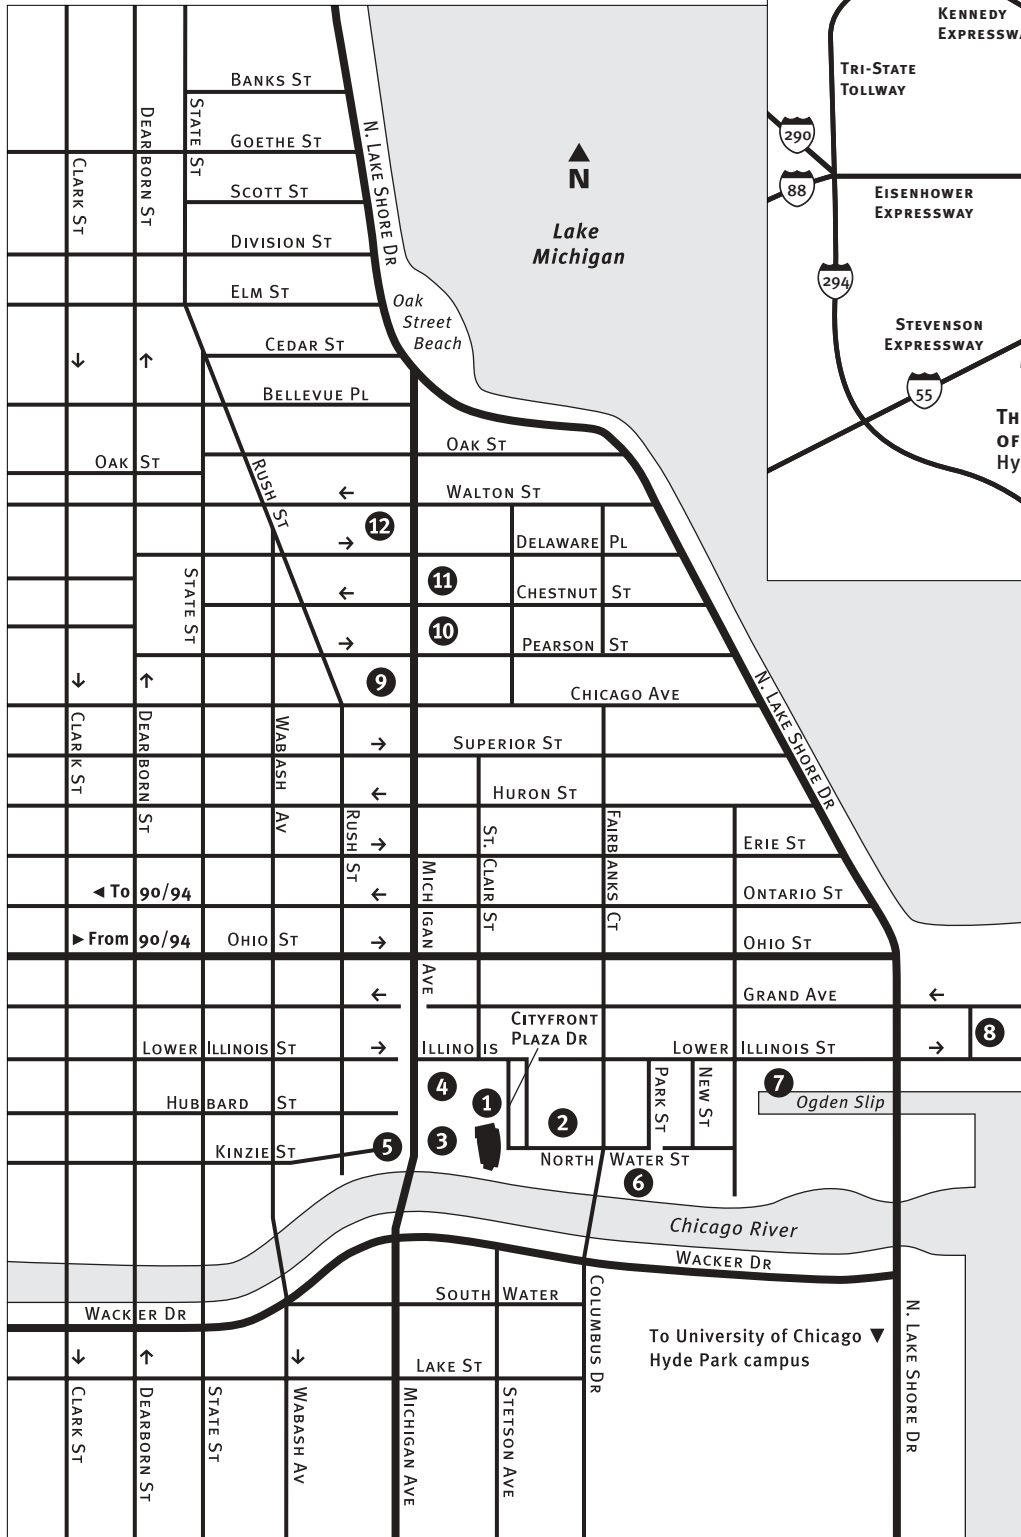

# Gleacher Center and Surrounding Area

450 North Cityfront Plaza Drive • Chicago, IL 60611

### From Interstate 90/94

**To entrance:** Heading either north or south on I-90/94, exit at Ohio Street. Follow Ohio east to Michigan Avenue. Turn right. At the second light, turn left on Illinois Street. At stop sign, turn right on Chicago Avenue. Gleacher Center is on the right.

**To area parking:** Heading either north or south on I-90/94, exit at Ohio Street. Follow Ohio Street east across Michigan Avenue to St. Clair. Turn right. Follow St. Clair to end and turn left on Illinois. A discounted Self-Park lot is on the right in the next block. See map on page 2 for access to more parking.

### From Lake Shore Drive

**To entrance:** Heading either north or south on Lake Shore Drive, exit at Grand Avenue. Follow Grand west to Columbus Drive/Fairbanks Court; turn left. At second light, turn right on East North Water Street. Gleacher Center is straight ahead.